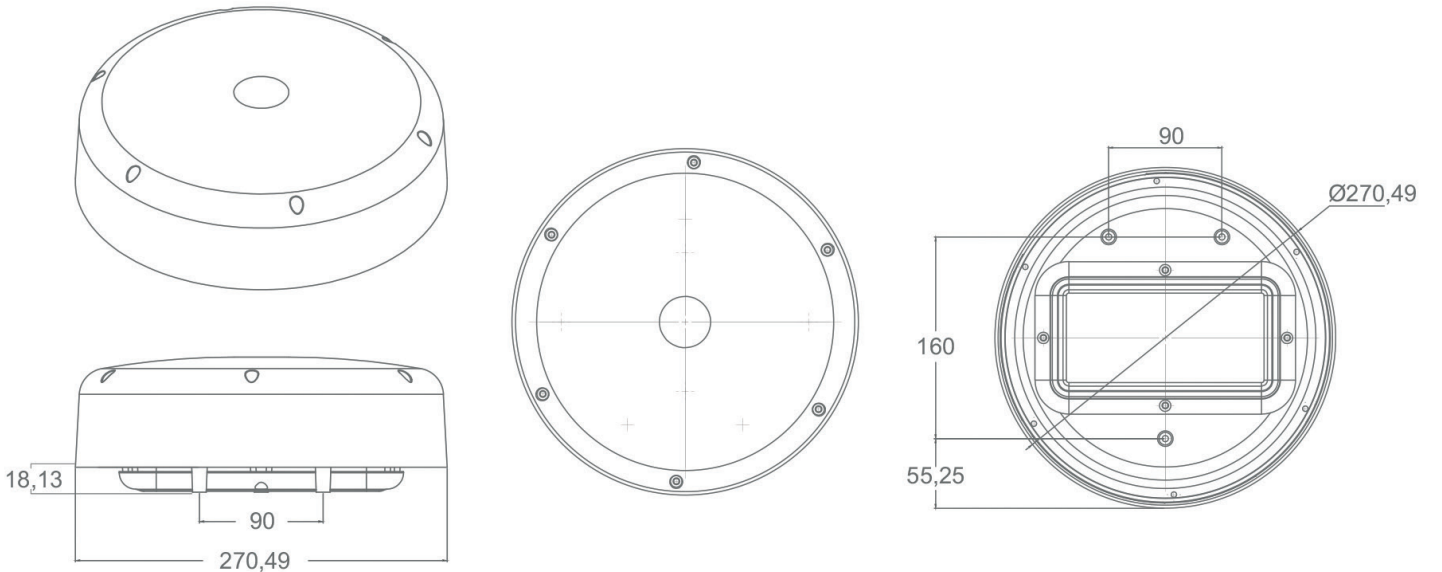

Technical Information