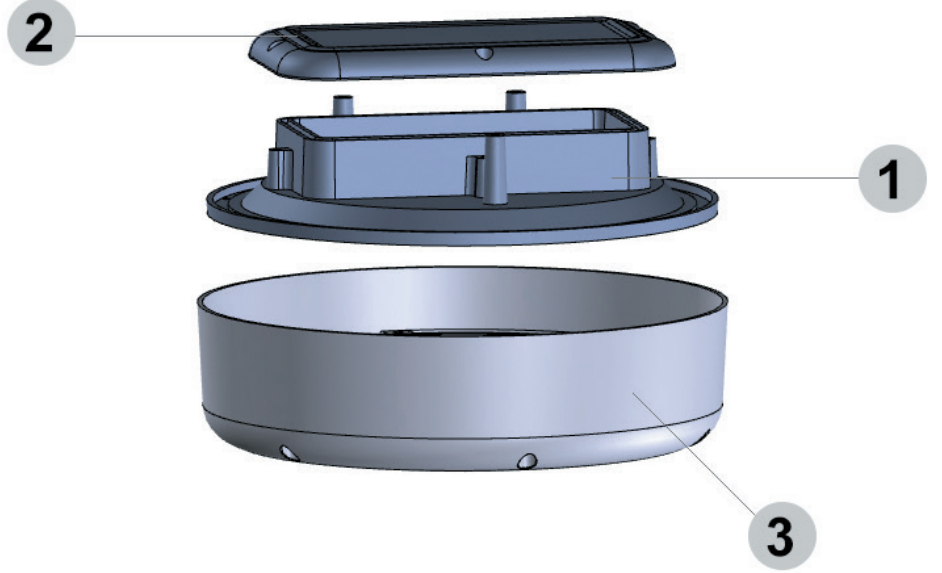

Bulk-Head Ürün Reçetesi / Bulk-Head Detail Product List

Nr.	ÜRÜN / PRODUCT	ADET / QTY
1	Bulk-Head Gövde Bulk-Head Housing	1 Ad / Pcs
2	Bulk-Head Driver Kapak Bulk-Head Driver Lid	1 Ad / Pcs
3	Bulk-Head Polikarbon Kapak Bulk-Head Polycarbon Lid	1 Ad / Pcs